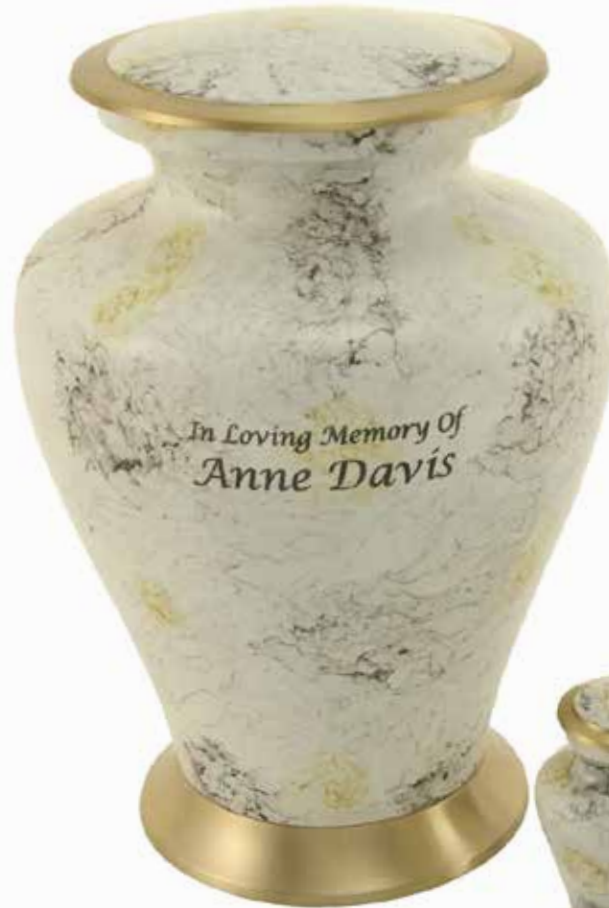

P
White Marble
L 4500L
K 4500K
H 4500H

(Shown with MDF Small Cherry Heart Stand, pg. 113)