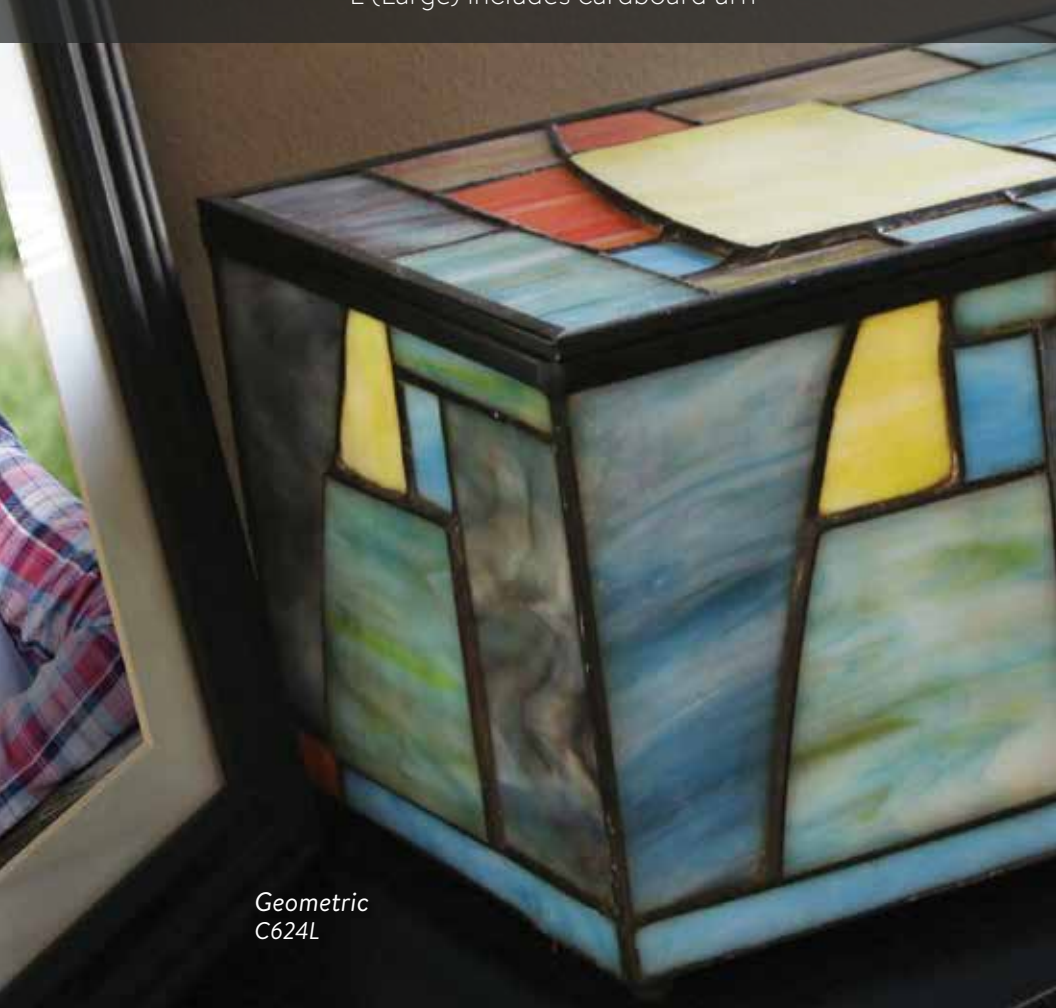

PARAGON WITH LED KEEPSAKE

Material: Stained Glass

	Height	Width	Depth	Capacity
L	5.8"	9.8"	7.9"	200
K	7.3"	4.5"	4.5"	Nominal

L (Large) includes cardboard urn

Geometric
C624L