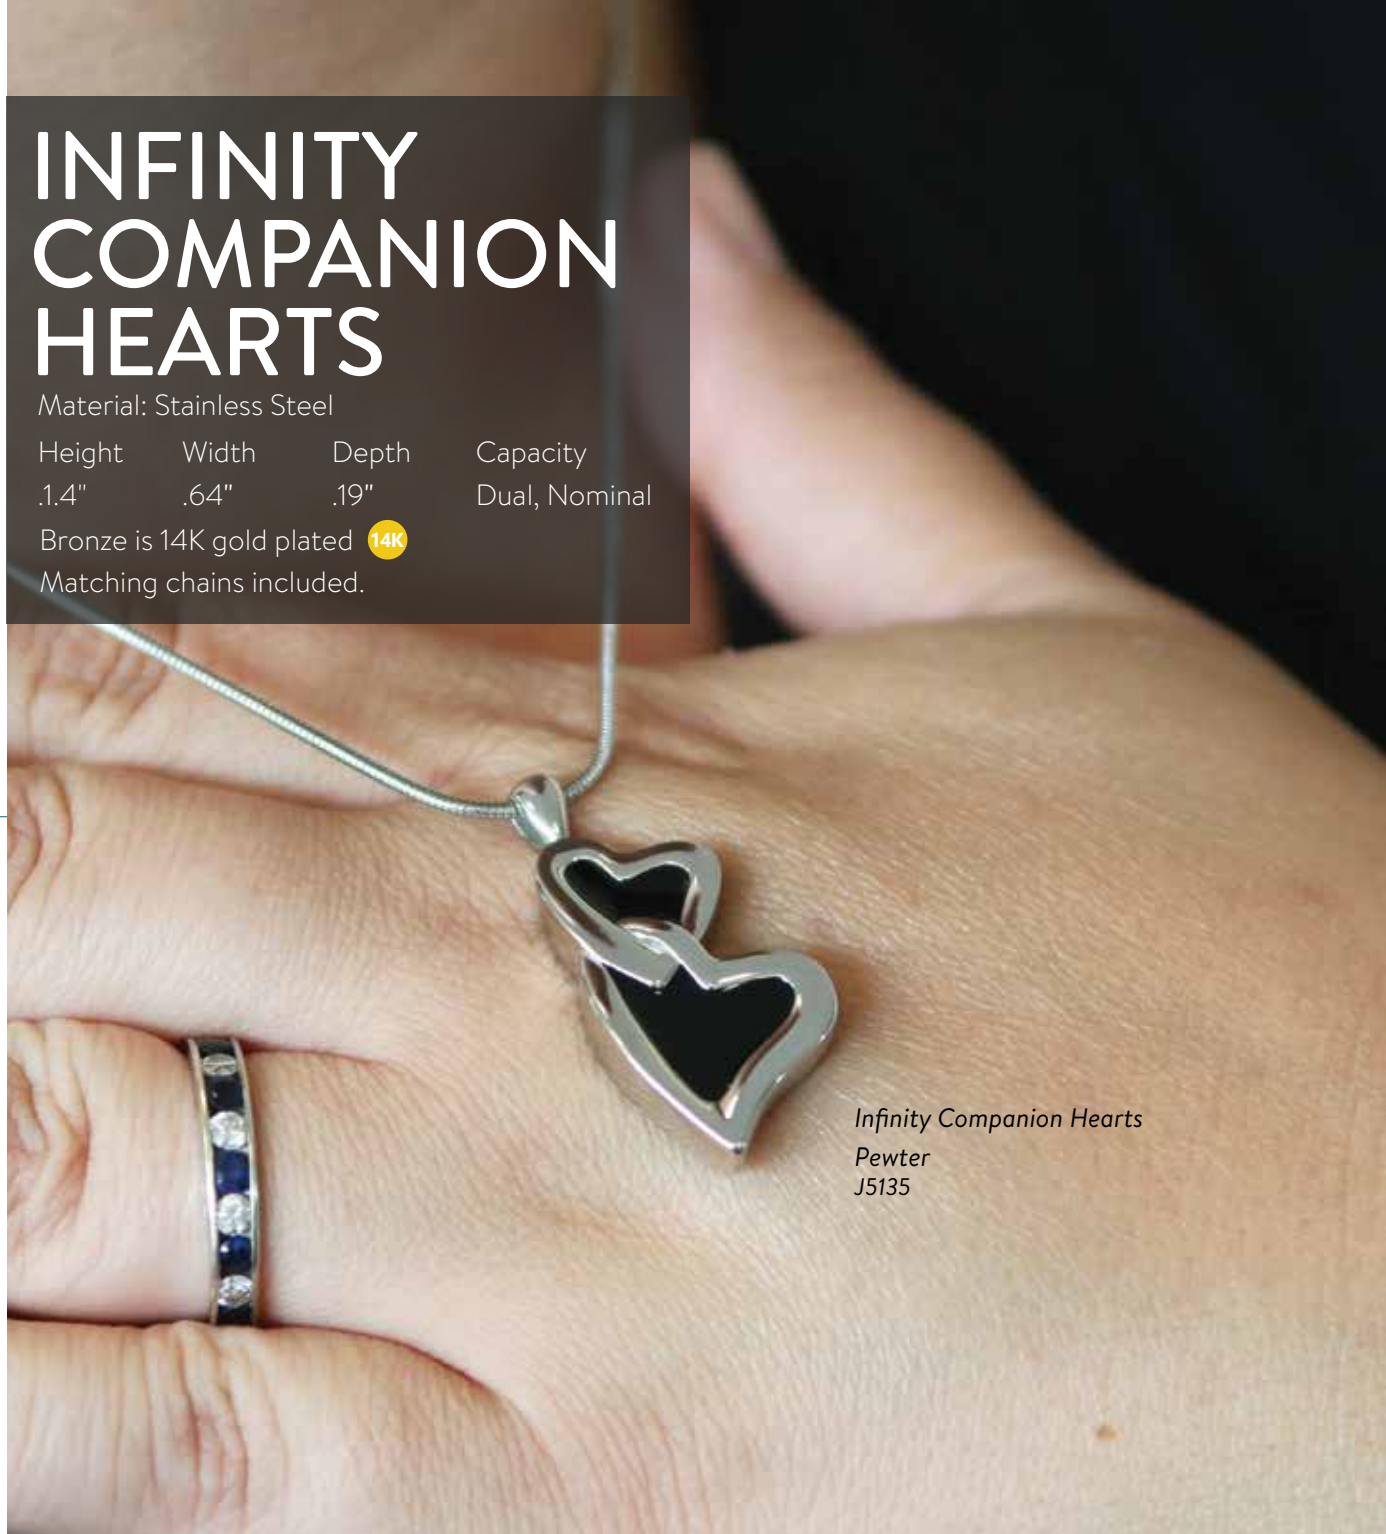

P 14K
Bronze
J5085

Companion Cylinder
Pewter
J5086

INFINITY COMPANION HEARTS

Material: Stainless Steel

Height	Width	Depth	Capacity
.14"	.64"	.19"	Dual, Nominal

Bronze is 14K gold plated 14K

Matching chains included.

Pewter

J5135

Infinity Companion Hearts
Pewter
J5135