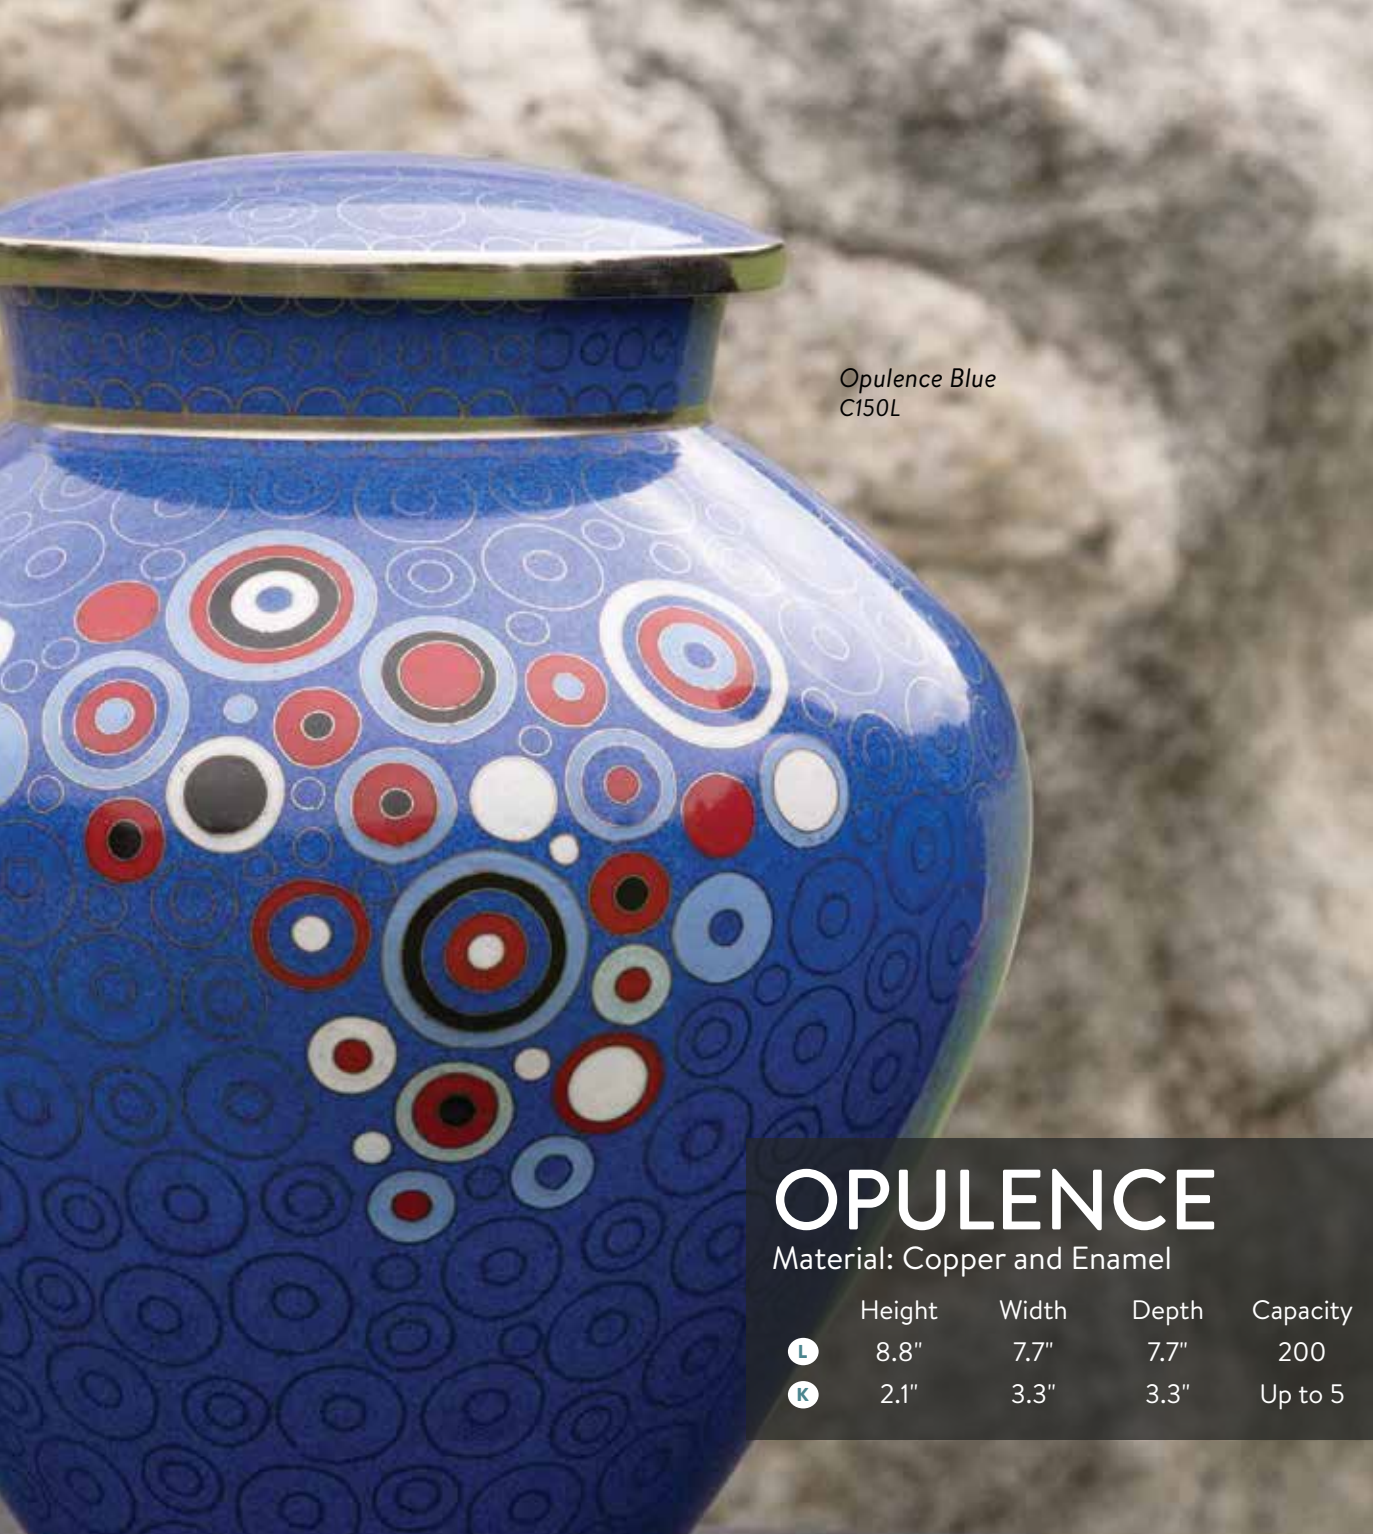

Essence Rose
C201L

Azure

- L** C202L
- K** C202K
- H** C202H

Opal

- L** C203L
- K** C203K
- H** C203H

Opulence Blue
C150L

OPULENCE

Material: Copper and Enamel